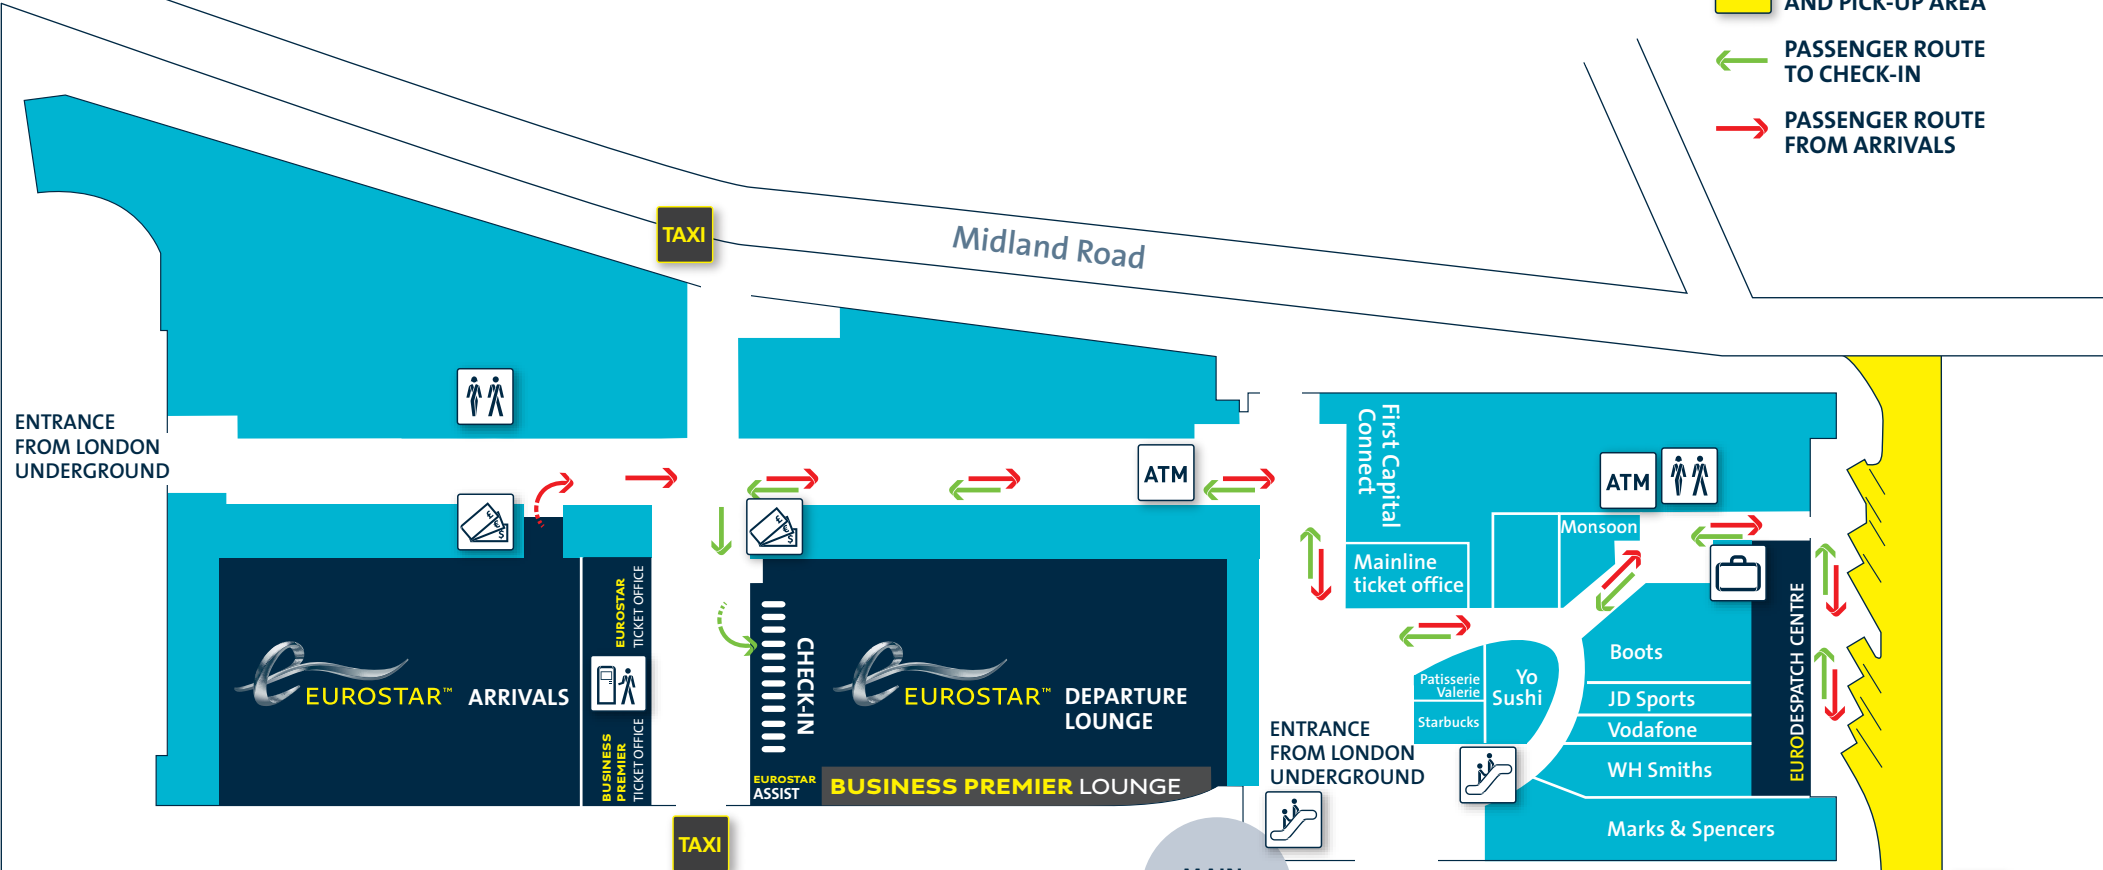

- EUROSTAR™
- RETAIL AREAS
- COACH SET-DOWN AND PICK-UP AREA
- PASSENGER ROUTE TO CHECK-IN
- PASSENGER ROUTE FROM ARRIVALS

Euston Road

Midland Road

Pancras Road

King's Cross station

TAXI

TAXI

MAIN ENTRANCE

TAXI

P