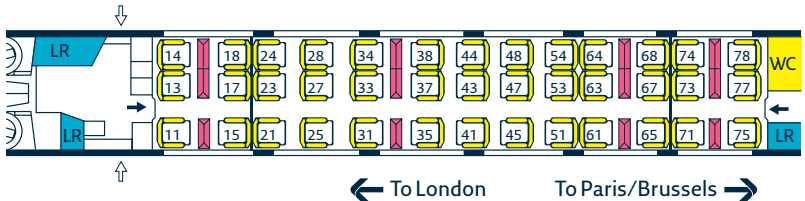

# Eurostar seating plan

## Coaches 10-18

**COACH 10 STANDARD PREMIER / BUSINESS PREMIER**

25 seats

**COACH 11 STANDARD PREMIER / BUSINESS PREMIER**

39 seats

**COACH 12 STANDARD PREMIER / BUSINESS PREMIER**

39 seats

**COACH 13 BAR-BUFFET**

**COACH 14 STANDARD**

56 seats

**COACH 15 STANDARD**

56 seats

**COACH 16 STANDARD**

56 seats

**COACH 17 STANDARD**

56 seats