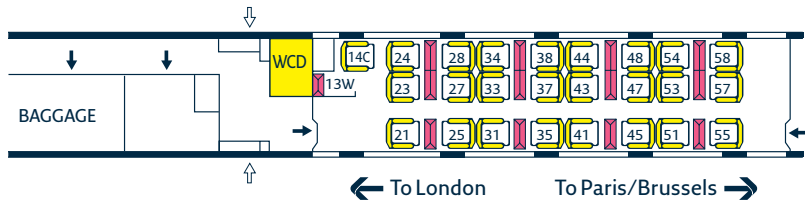

# Eurostar seating plan

## Coaches 10-18

**COACH 10 STANDARD PREMIER / BUSINESS PREMIER**

25 seats

**COACH 11 STANDARD PREMIER / BUSINESS PREMIER**

39 seats

**COACH 12 STANDARD PREMIER / BUSINESS PREMIER**

39 seats

**COACH 13 BAR-BUFFET**